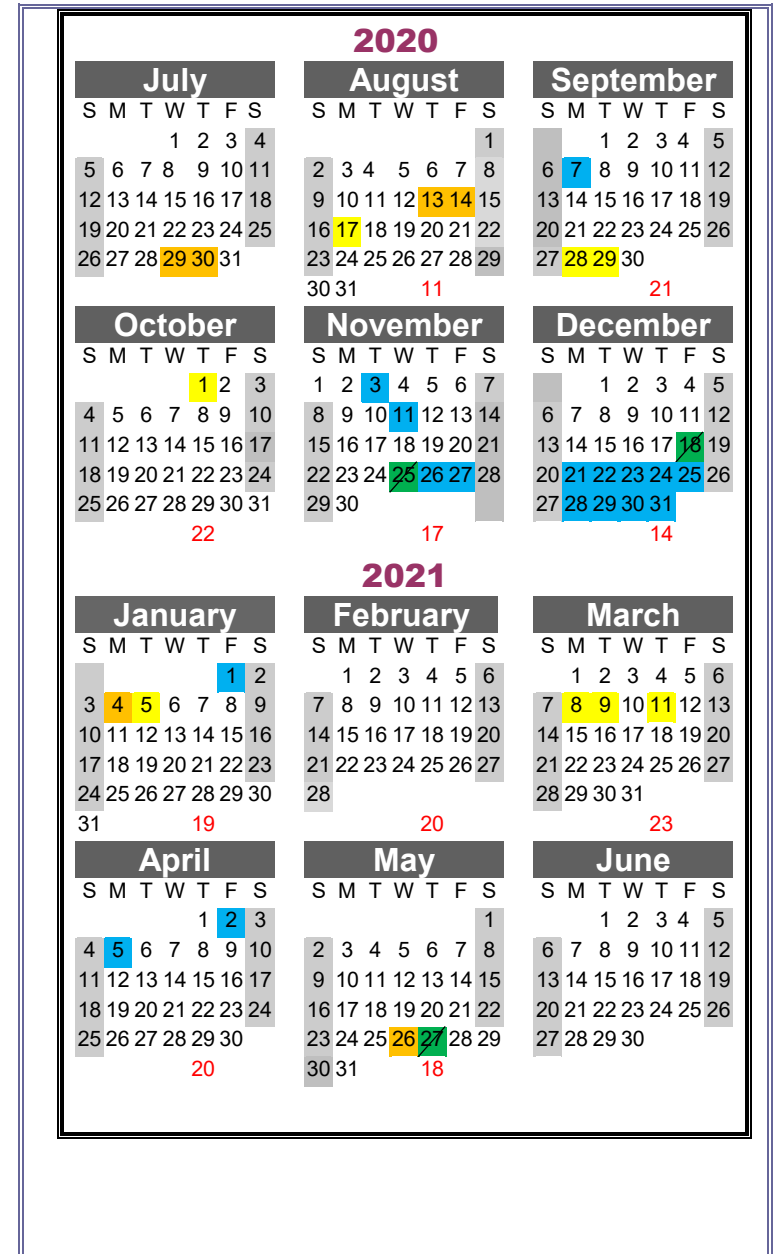

Johnson County School System July 2020 – June 2021 Calendar

Key:

Yellow = School Day

Green = ½ day

Orange = Teacher In-service/Work Day

Blue = Vacation

July 29	Administrative In-service
July 30	New Teacher In-service
August 6	State Primary & County General Election
August 13	Teacher Workday/In-service
August 14	Teacher Workday/In-Service
August 17	First day of school – full day
September 7	Vacation/Labor Day
September 28	Parent Conference/9-12
September 29	Parent Conference/Pre-K-6
October 1	Parent Conference/7-8
November 3	Presidential Election – Schools Closed
November 11	Veterans Day/Vacation
November 25	Last day taught before holiday (1/2 day)
November 26-27	Thanksgiving Holiday/Vacation
December 18	End of 1 st semester (85 days) Last day taught before holiday (1/2 day)
December 21- January 1	Christmas Holiday/Vacation
January 4	Teacher Workday
January 5	Students Return (Full Day)
March 8	Parent Conferences/9-12
March 9	Parent Conferences/Pre-K-6
March 11	Parent Conferences/7-8
April 2-5	Good Friday/Easter Holiday/Vacation
May 26	Teacher Workday
May 27	Last Day of School (1/2 day)

Calendar includes 13 stockpiled days.

Calendar includes 5 additional snow days. (May 21-27)

*Additional days may be used as instructional days as determined by the Johnson County Board of Education.

*Updated 9/14/2020